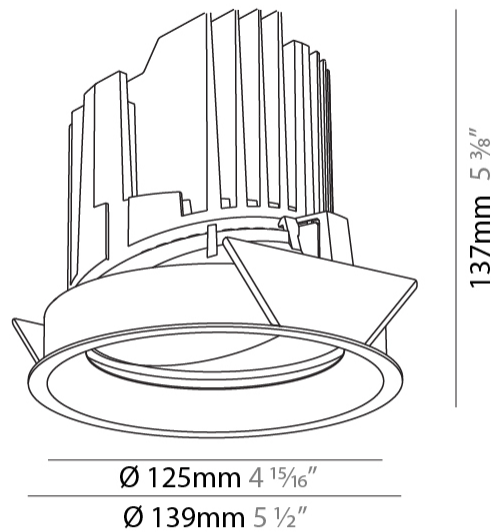

PHYSICAL

Shape: Round
Diameter (mm): 139
Diameter (in): 5 1/2
Height (mm): 137
Height (in): 5 3/8
Ceiling Thickness (mm): 10 / 12.5 / 15
Ceiling Thickness (in): 3/8 or 1/2 or 9/16
Min. Recessing Depth (mm): 150
Min. Recessing Depth (in): 5 7/8
Light Distribution: Adjustable / Downlight
Weight (kg): 0.805
Weight (lbs): 1.77
Fixture Finish: SSR / BKV / CWI / CRY / HAB / UFT / ITA / RUA / FTG / MYG / LOD / PUS / FRO / FUP / KIA / POP / BLS / SPG / MEY / GOH / GUM / CHC / COM / ABZ / JAG / OBR / MOS / ROR
Fixture Material: Aluminum Die Cast
Cut-out Measurements: 130mm / 5 1/8"

ELECTRICAL

Lamp Type: LED (Zhaga Standard)
Input Wattage (W): 13.2 / 16.5
Total Output Wattage (W): 12 / 14
Dimming: Tri-Mode (Non-Dimming and Phase Dimming (120Vac only) and 0-10V Dimming)
Driver Included: No
Driver Location: Recessed Housing
Driver Type: Constant Current - Universal
Driver Class: Class 2
Housing: See components
Input Voltage (V): 120 - 277
Constant Current (MA): 350

LED

Number of LEDs: 1
Color Temperature (°K): 2700 / 3000 / 3500 / 4000
Max. Delivered Lumen (lm): 870 / 970 / 1039 / 1060
Nominal Lumen (lm): 960 / 1070 / 1156 / 1180
CRI: >90 CRI
Efficiency (%): 0.905
Lamp Life (hrs): 50000

OPTICAL

Reflector°: 10
Optic°: Lens Pack - No Lens
Adjustability: Rotational 355°; Tilt 30°

RATINGS AND CERTIFICATIONS

Certified By: CSA Certified to UL and CSA Standards
IP rating: IP20